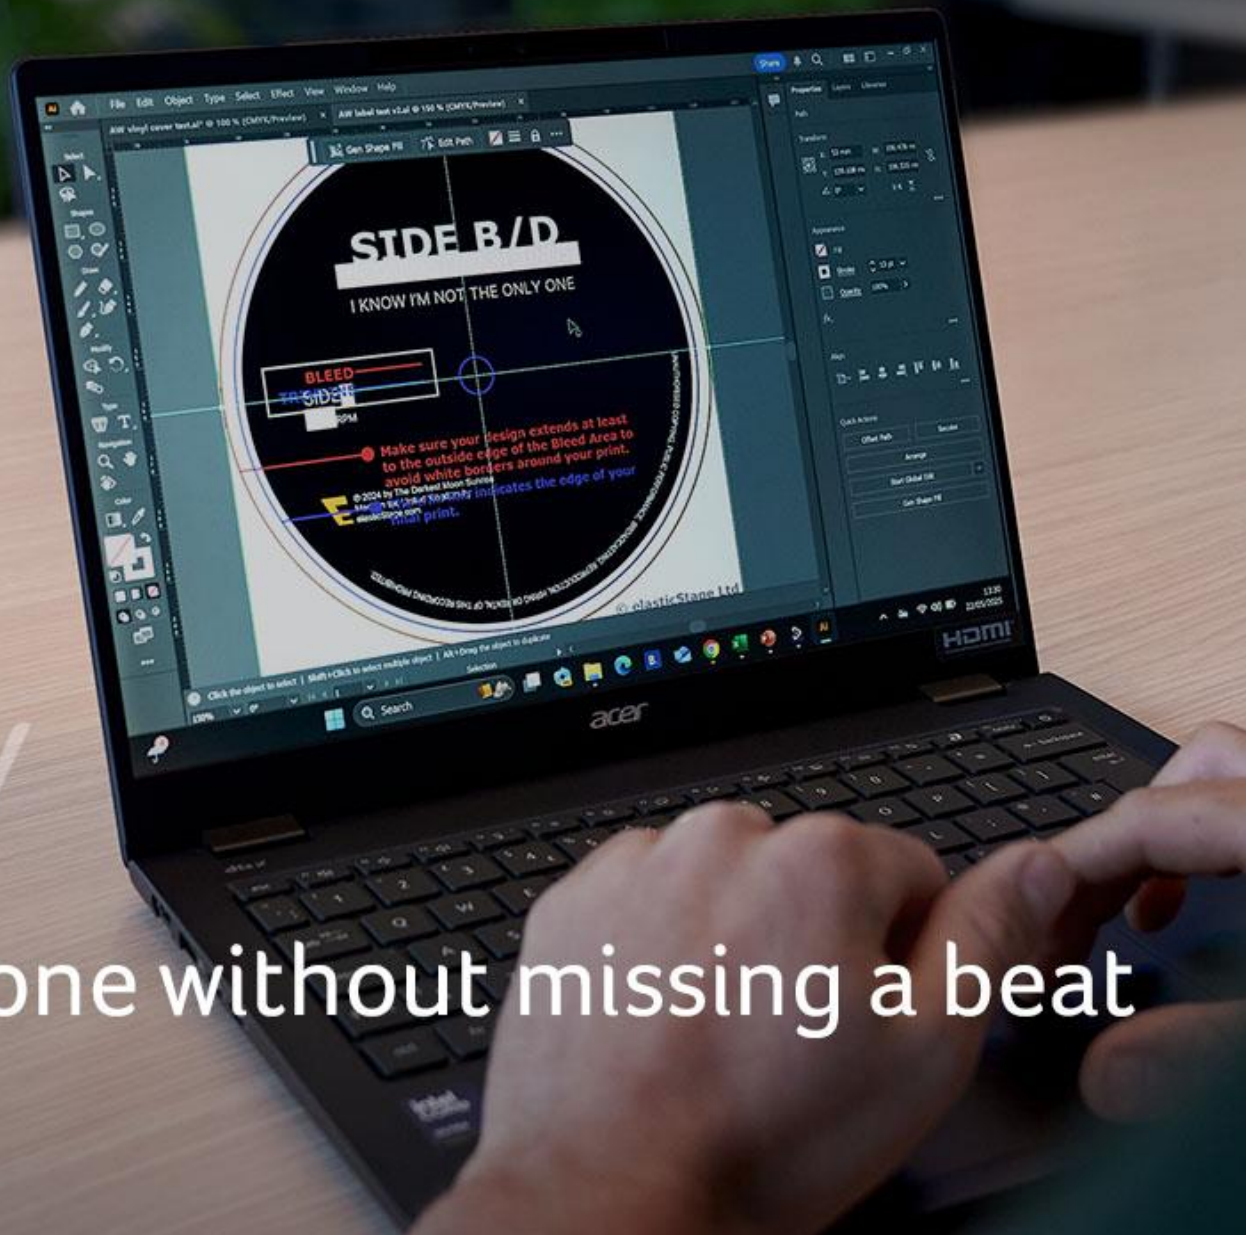

acer
for business

acertainty
MAKE IT CERTAIN

Get things done without missing a beat